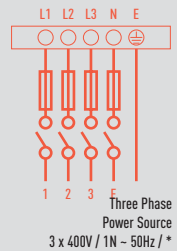

Outdoor unit

Three Phase

R32		R410A	
Indoor unit	Power source	Outdoor unit	Power source
S-200PE3E5B	220 / 230 / 240V	U-200PZH2E8	380 / 400 / 415V
S-250PE3E5B		U-250PZH2E8	
Indoor unit	Power source	Outdoor unit	Power source