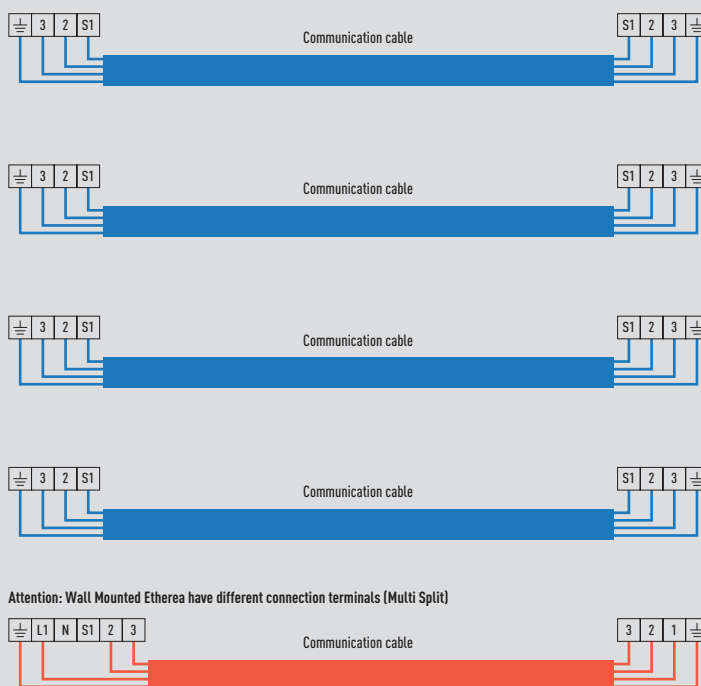

Free Multi System 4 Rooms

Indoor unit