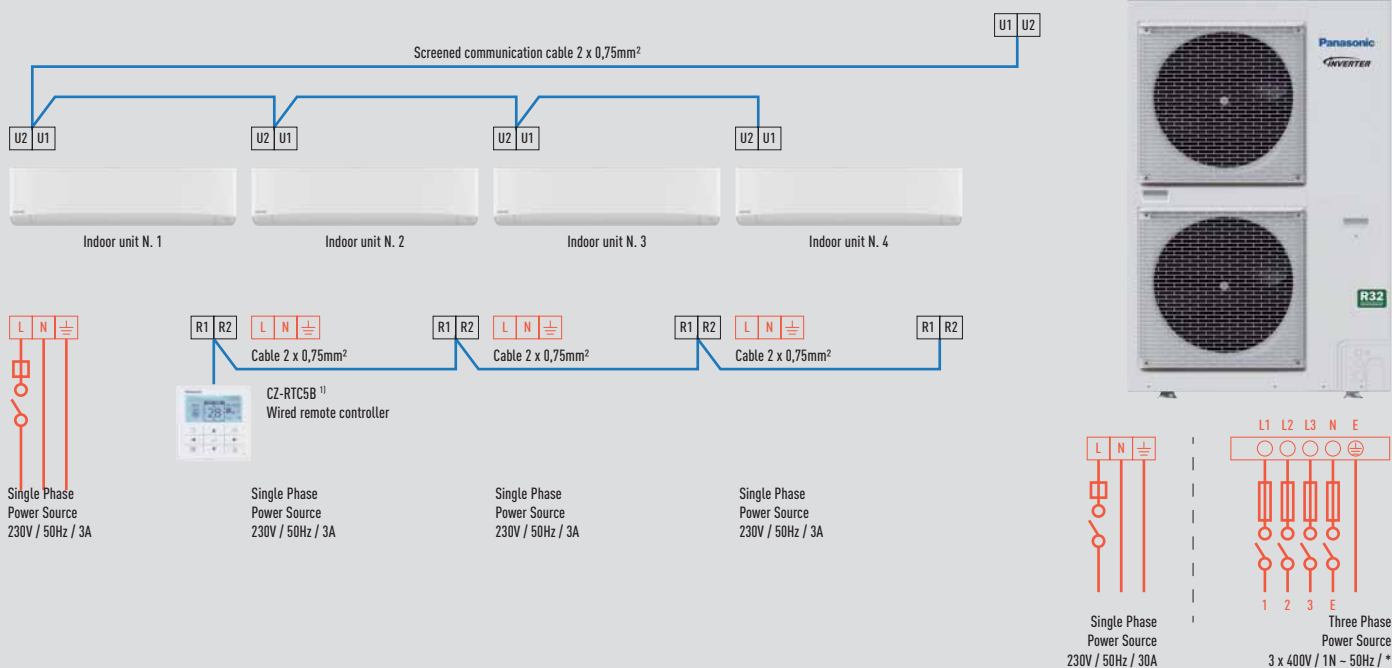

PACi Double-Twin System

Single Phase

R32			R410A		
Outdoor unit	Power source	Circuit breaker	Outdoor unit	Power source	Circuit breaker
U-125PZH2E5	220 / 230 / 240V	30A	U-125PE1E5A	220 / 230 / 240V	30A

1) Optional wireless remote controller is also possible. Wireless receivers may be required depending on indoor units.

Three Phase

R32			R410A		
Outdoor unit	Power source	Circuit breaker*	Outdoor unit	Power source	Circuit breaker*
U-125PZH2E8		16A	U-125PE1E8A		16A
U-200PZH2E8	380 / 400 / 415V	16A	U-200PE2E8A	380 / 400 / 415V	16A
U-250PZH2E8		25A	U-250PE2E8A		25A