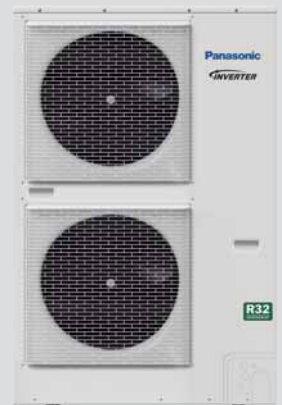

BIG PACi High Static Pressure Hide Away 20,00-25,00kW Kits 1x1

Indoor unit

Outdoor unit

Three Phase

R32		R410A	
Indoor unit	Power source	Outdoor unit	Power source
S-200PE3E5B	220 / 230 / 240V	U-200PZH2E8	380 / 400 / 415V
S-250PE3E5B		U-250PZH2E8	
Indoor unit	Power source	Outdoor unit	Power source