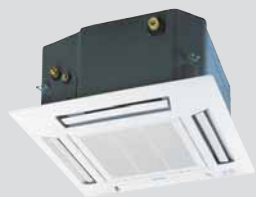

4 Way 60x60 Cassette Kits 1x1

Indoor unit