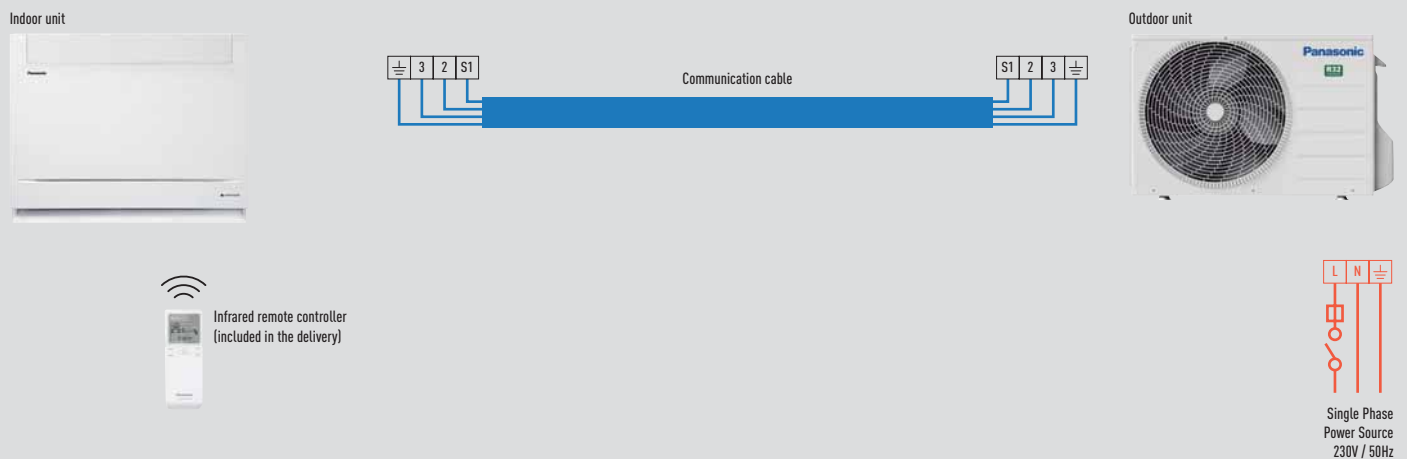

Floor Console Kits 1x1

Floor Console Type R32

Indoor unit	Power source	Recommended fuse	Connection indoor / outdoor	Outdoor unit
CS-Z25UFEAW	230V (Outdoor)	16A	3 x 1,5mm²	CU-Z25UBEA
CS-Z35UFEAW	230V (Outdoor)	16A	3 x 1,5mm²	CU-Z35UBEA
CS-Z50UFEAW	230V (Outdoor)	16A	3 x 2,5mm²	CU-Z50UBEA

Floor Console Type R410A

Indoor unit	Power source	Recommended fuse	Connection indoor / outdoor	Outdoor unit
CS-E9GFEW	230V (Outdoor)	16A	3 x 1,5mm²	CU-E9PFE
CS-E12GFEW	230V (Outdoor)	16A	3 x 1,5mm²	CU-E12PFE
CS-E18GFEW	230V (Outdoor)	16A	3 x 2,5mm²	CU-E18PFE