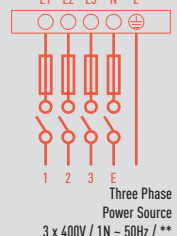

Outdoor unit