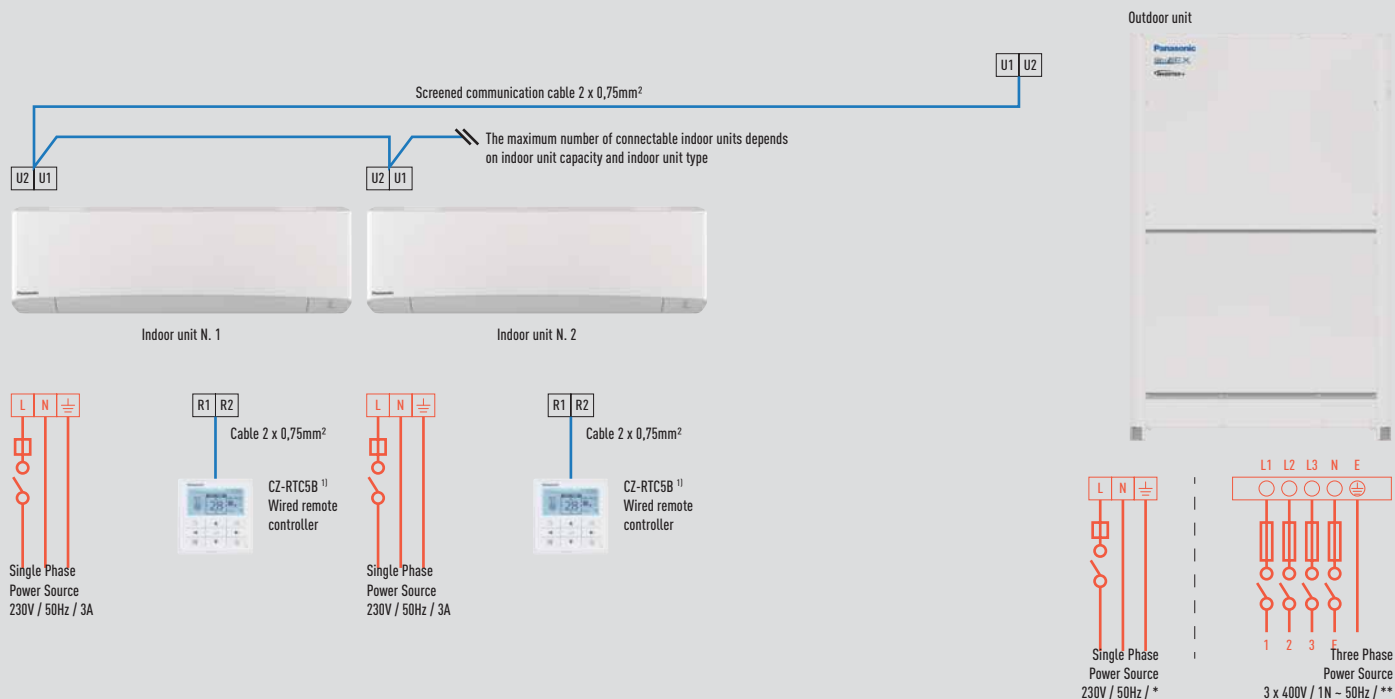

ECOi EX and ECO G Series

ECOi EX Series

2-Pipe			3-Pipe		
Outdoor unit	Power source	Circuit breaker**	Outdoor unit	Power source	Circuit breaker**
U-8ME2E8		16A	U-8MF3E8		16A
U-10ME2E8		16A	U-10MF3E8		20A
U-12ME2E8		20A	U-12MF3E8	380 / 400 / 415V	25A
U-14ME2E8	380 / 400 / 415V	25A	U-14MF3E8		40A
U-16ME2E8		30A	U-16MF3E8		30A
U-18ME2E8		40A			
U-20ME2E8		40A			

ECO G Series

2-Pipe			3-Pipe		
Outdoor unit	Power source	Circuit breaker*	Outdoor unit	Power source	Circuit breaker*
U-16GE3E5		16A	U-16GF3E5		16A
U-20GE3E5	220 / 230 / 240V	16A	U-20GF3E5	220 / 230 / 240V	16A
U-25GE3E5		16A	U-25GF3E5		16A
U-30GE3E5		16A