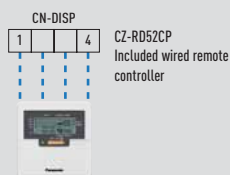

Low Static Pressure Hide Away Kits 1x1

Indoor unit