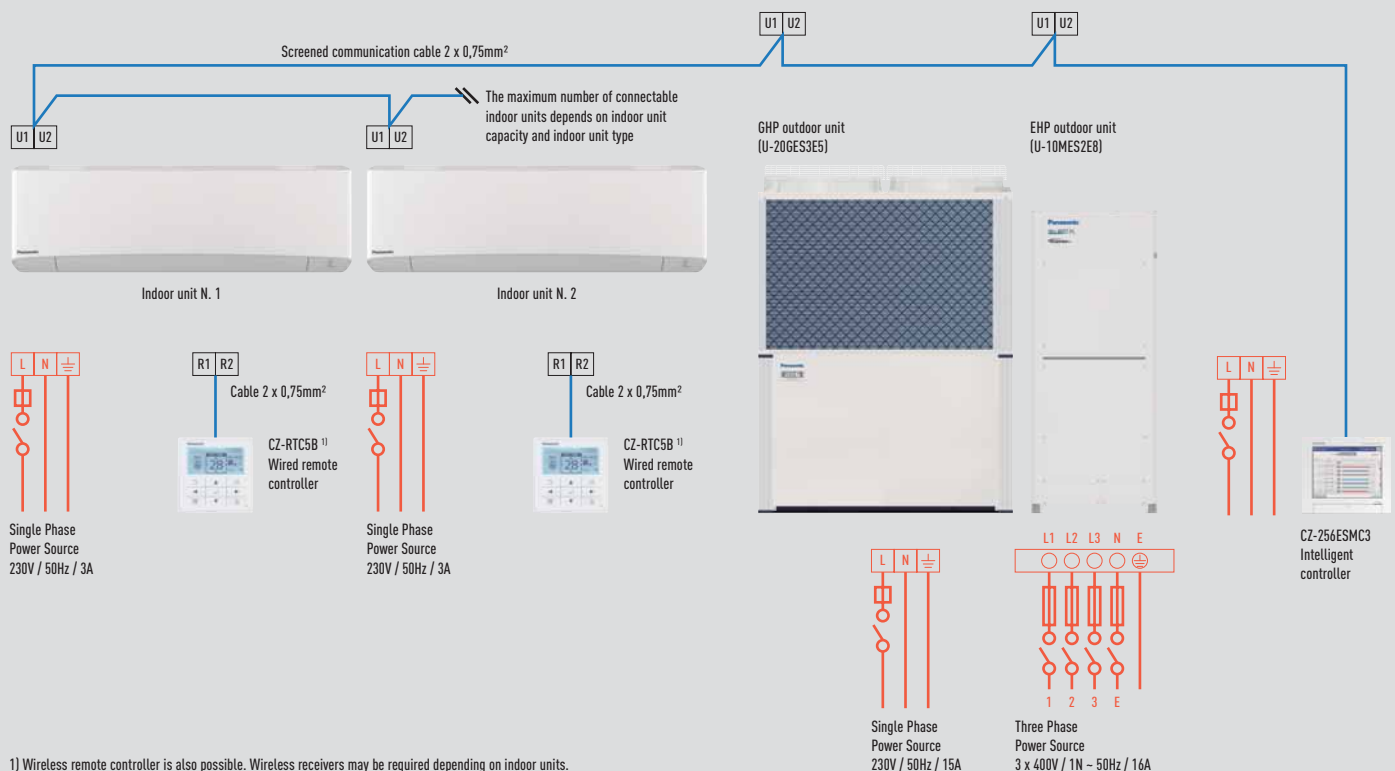

Hybrid GHP/EHP

1) Wireless remote controller is also possible. Wireless receivers may be required depending on indoor units.