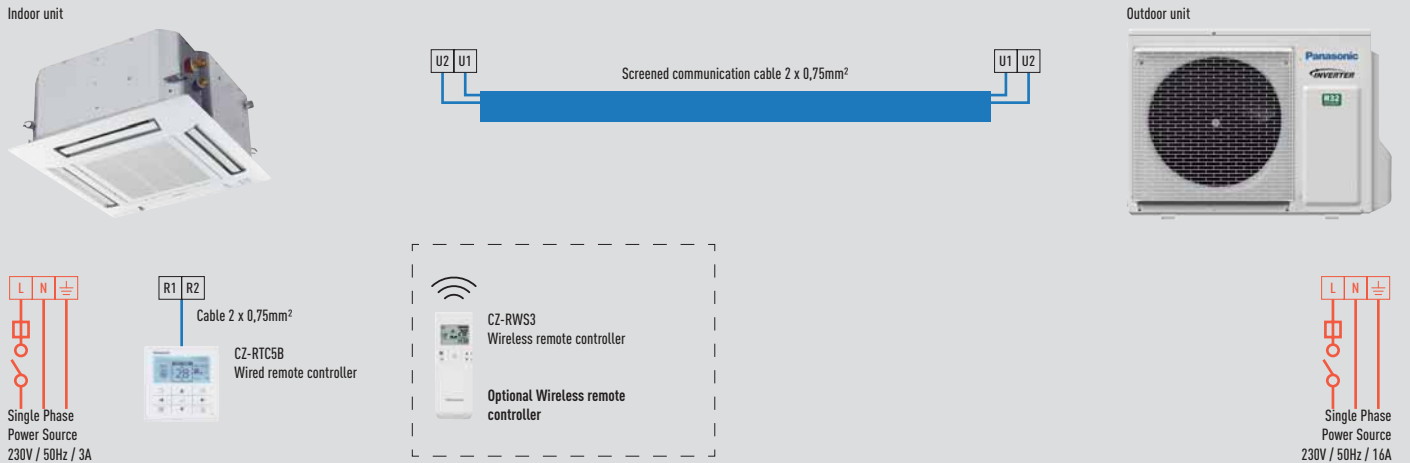

PACi 4 Way 60x60 Cassette Kits 1x1

Single Phase

Indoor unit	Power source	R32			R410A		
		Outdoor unit	Power source	Circuit breaker	Outdoor unit	Power source	Circuit breaker
S-36PY2E5B	220 / 230 / 240V	U-36PZH2E5	220 / 230 / 240V	16A	U-36PE2E5A	16A	
S-50PY2E5B		U-50PZH2E5		16A	U-50PE2E5A	16A