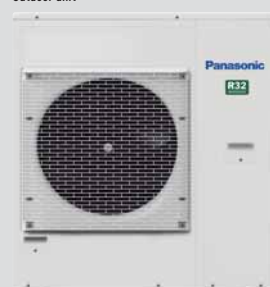

Outdoor unit

Single Phase Power Source
230V / 50Hz / 10A

Free Multi System R32

Outdoor unit	Power source	Recommended fuse	Connection indoor / outdoor
CU-4Z68TBE	230V	20A	2,5mm²
CU-4Z80TBE	230V	20A	2,5mm²

Free Multi System R410A

Outdoor unit	Power source	Recommended fuse	Connection indoor / outdoor
CU-4EZ3PBE	230V	20A	2,5mm²
CU-4E27PBE	230V	20A	2,5mm²