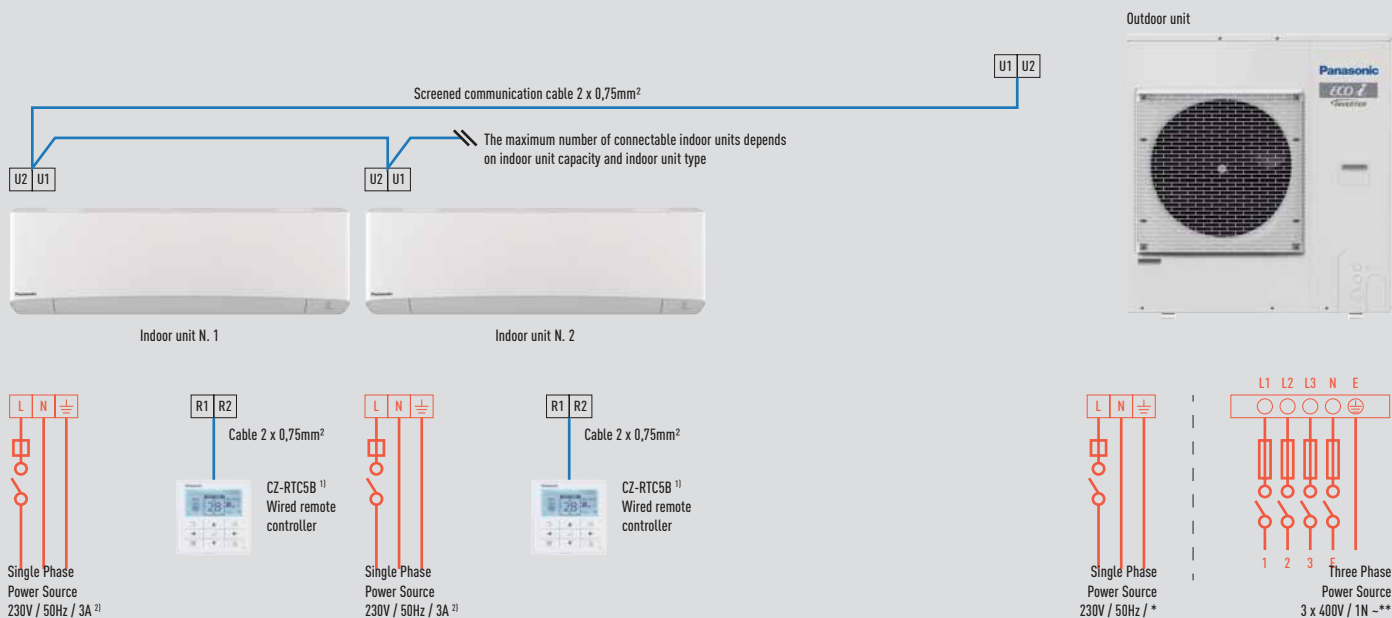

Mini ECOi Series

Single Phase

Outdoor unit	Power source	Circuit breaker*
U-4LE2E5		20A
U-5LE2E5	220 / 230 / 240V	25A
U-6LE2E5		30A

Three Phase

Outdoor unit	Power source	Circuit breaker**
U-4LE2E8		10A
U-5LE2E8		16A
U-6LE2E8	380 / 400 / 415V	16A
U-8LE1E8		16A
U-10LE1E8		20A