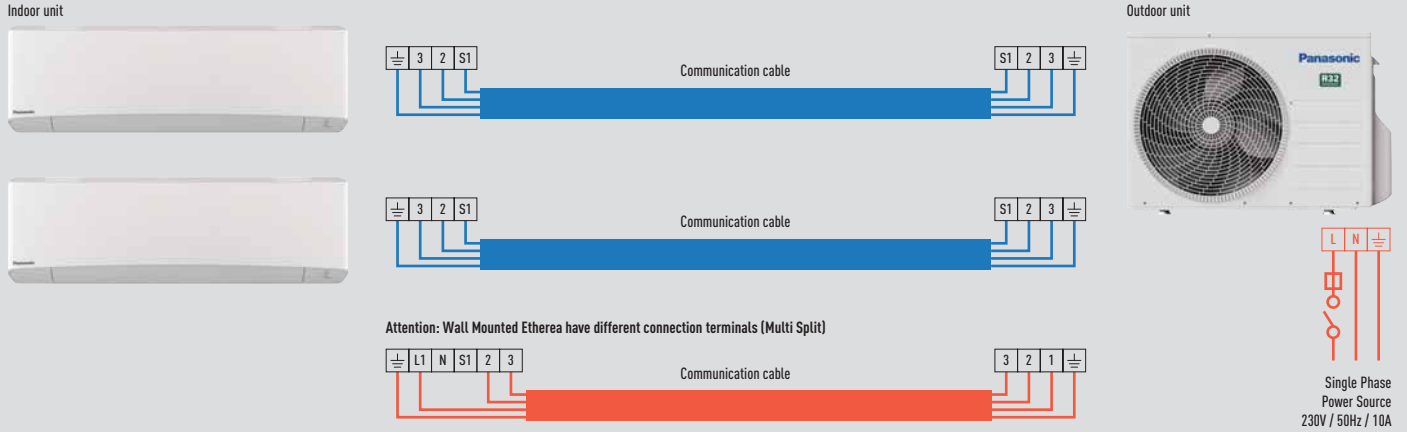

Free Multi System 2 Rooms

Free Multi System R32

Outdoor unit	Power source	Recommended fuse	Connection indoor / outdoor
CU-2Z35TBE	230V	16A	2,5mm²
CU-2Z41TBE	230V	16A	2,5mm²
CU-2Z50TBE	230V	16A	2,5mm²
CU-2TZ41TBE	230V	—	—
CU-2TZ50TBE	230V	—	—

Free Multi System R410A

Outdoor unit	Power source	Recommended fuse	Connection indoor / outdoor
CU-2E12SBE	230V	16A	2,5mm²
CU-2E15SBE	230V	16A	2,5mm²
CU-2E18SBE	230V	16A	2,5mm²
CU-2RE15SBE	230V	—	—
CU-2RE18SBE	230V	—	—