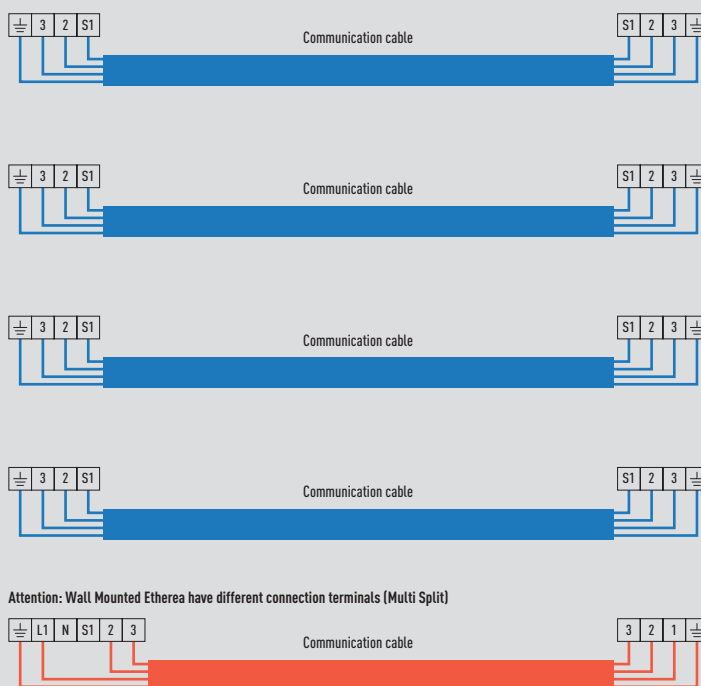

Free Multi System 5 Rooms

Indoor unit