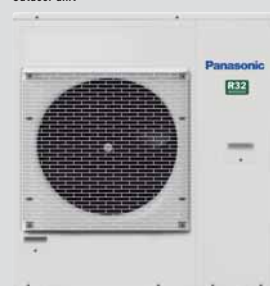

Outdoor unit