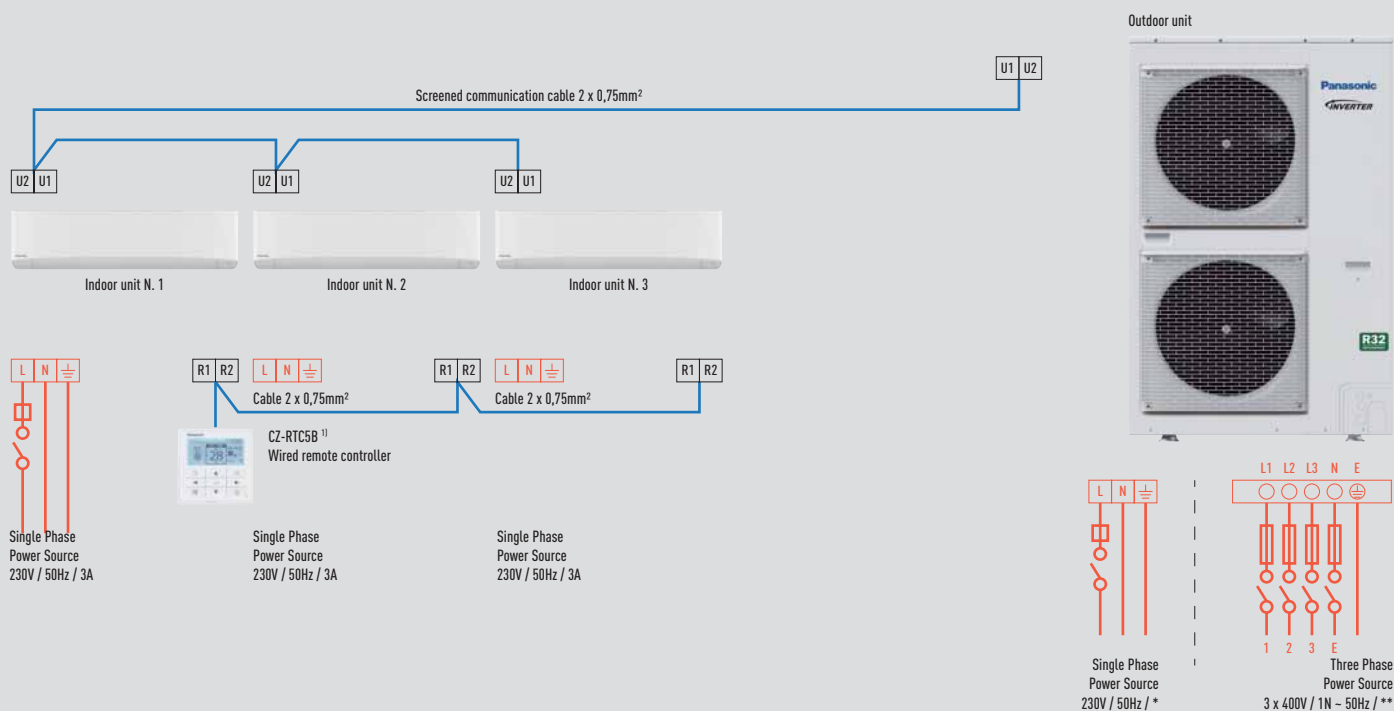

PACi Triple System

Single Phase

R32 Outdoor unit	Power source	Circuit breaker*	R410A Outdoor unit	Power source	Circuit breaker*
U-100PZH2E5	220 / 230 / 240V	30A	U-100PE1E5A	220 / 230 / 240V	30A
U-125PZH2E5		30A	U-125PE1E5A		30A
U-140PZH2E5		30A	U-140PE1E5A		40A

1) Optional wireless remote controller is also possible. Wireless receivers may be required depending on indoor units.

Three Phase

R32 Outdoor unit	Power source	Circuit breaker**	R410A Outdoor unit	Power source	Circuit breaker**
U-100PZH2E8	380 / 400 / 415V	10A	U-100PE1E8A	380 / 400 / 415V	10A
U-125PZH2E8		16A	U-125PE1E8A		16A
U-140PZH2E8		16A	U-140PE1E8A		16A
U-200PZH2E8	16A		U-200PE2E8A	16A