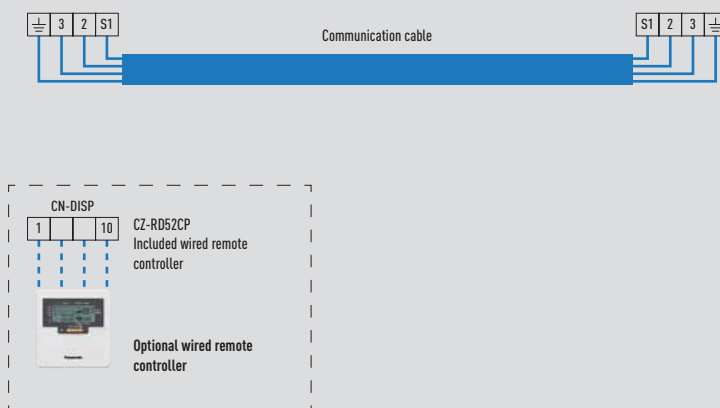

4 Way 60x60 Cassette Kits 1x1

Indoor unit

Outdoor unit

Single Phase
Power Source
230V / 50Hz

4 Way 60x60 Cassette R32

Indoor unit	Power source	Recommended fuse	Connection indoor / outdoor	Outdoor unit
CS-Z25UB4EAW	230V (Outdoor)	16A	—	CU-Z25UBEA
CS-Z35UB4EAW	230V (Outdoor)	16A	—	CU-Z35UBEA
CS-Z50UB4EAW	230V (Outdoor)	16A	—	CU-Z50UBEA
CS-Z60UB4EAW	230V (Outdoor)	16A	—	CU-Z60UBEA

4 Way 60x60 Cassette R410A

Indoor unit	Power source	Recommended fuse	Connection indoor / outdoor	Outdoor unit
CS-E9PB4EA	230V (Outdoor)	16A	4 x 1,5 - 2,5	CU-E9PB4EA
CS-E12PB4EA	230V (Outdoor)	16A	4 x 1,5 - 2,5	CU-E12PB4EA
CS-E18RB4EAW	230V (Outdoor)	16A	4 x 1,5 - 2,5	CU-E18RBEA
CS-E21RB4EAW	230V (Outdoor)	16A	4 x 1,5 - 2,5	CU-E21RBEA

Low Static Pressure Hide Away Kits 1x1

Indoor unit

Outdoor unit

Single Phase
Power Source
230V / 50Hz

Low Static Pressure Hide Away R32

Indoor unit	Power source	Recommended fuse	Connection indoor / outdoor	Outdoor unit
CS-Z25UD3EAW	230V (Outdoor)	16A	4 x 1,5 - 2,5	CU-Z25UBEA
CS-Z35UD3EAW	230V (Outdoor)	16A	4 x 1,5 - 2,5	CU-Z35UBEA
CS-Z50UD3EAW	230V (Outdoor)	16A	4 x 1,5 - 2,5	CU-Z50UBEA
CS-Z60UD3EAW	230V (Outdoor)	—	—	CU-Z60UBEA

Low Static Pressure Hide Away R410A

Indoor unit	Power source	Recommended fuse	Connection indoor / outdoor	Outdoor unit
CS-E9PD3EA	230V (Outdoor)	16A	4 x 1,5 - 2,5	CU-E9PD3EA
CS-E12OD3EAW	230V (Outdoor)	16A	4 x 1,5 - 2,5	CU-E12OD3EA
CS-E18RD3EAW	230V (Outdoor)	16A	4 x 1,5 - 2,5	CU-E18RBEA