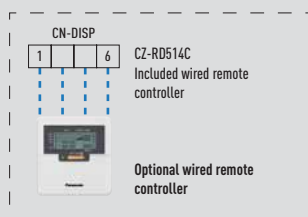

Single Phase
Power Source
230V / 50Hz