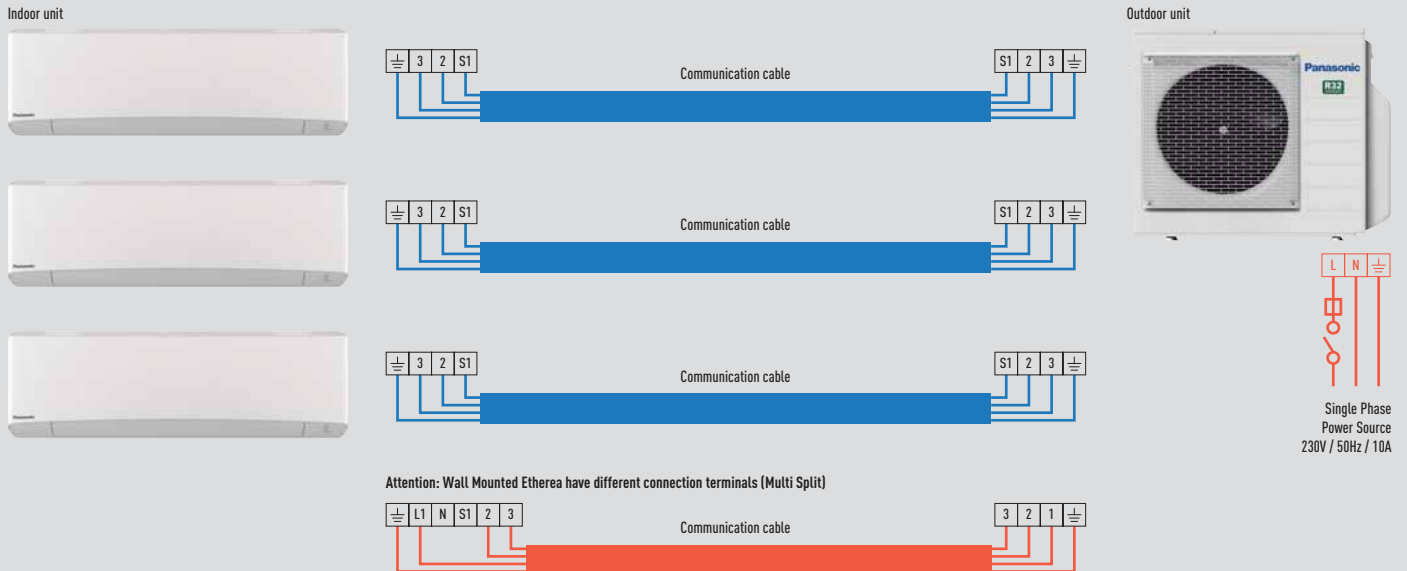

Free Multi System 3 Rooms

Free Multi System R32

Outdoor unit	Power source	Recommended fuse	Connection indoor / outdoor
CU-3Z52TBE	230V	16A	2,5mm²
CU-3Z68TBE	230V	16A	2,5mm²
CU-3TZ52TBE	230V	—	—

Free Multi System R410A

Outdoor unit	Power source	Recommended fuse	Connection indoor / outdoor
CU-3E18PBE	230V	16A	2,5mm²
CU-3E23SBE	230V	16A	2,5mm²
CU-3RE18SBE	230V	—	—