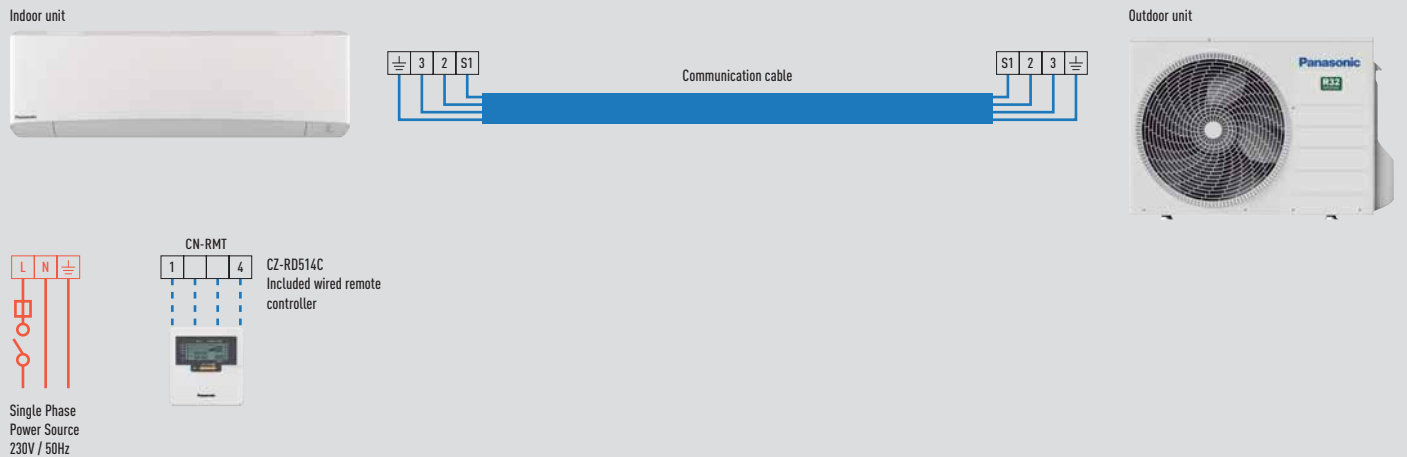

Wall Mounted Professional Kits 1x1

Wall Mounted Professional -20°C R32

Indoor unit	Power source	Recommended fuse	Connection indoor / outdoor	Outdoor unit
CS-Z25TKEA	230V (Indoor)	16A	4 x 1,5mm²	CU-Z25TKEA
CS-Z35TKEA	230V (Indoor)	16A	4 x 1,5mm²	CU-Z35TKEA
CS-Z42TKEA	230V (Indoor)	16A	4 x 1,5mm²	CU-Z42TKEA
CS-Z50TKEA	230V (Indoor)	16A	4 x 2,5mm²	CU-Z50TKEA
CS-Z71TKEA	230V (Indoor)	20A	4 x 2,5mm²	CU-Z71TKEA

Wall Mounted Professional -20°C R410A

Indoor unit	Power source	Recommended fuse	Connection indoor / outdoor	Outdoor unit
CS-E9PKEA	230V (Indoor)	16A	4 x 1,5mm²	CU-E9PKEA
CS-E12PKEA	230V (Indoor)	16A	4 x 1,5mm²	CU-E12PKEA
CS-E15PKEA	230V (Indoor)	16A	4 x 1,5mm²	CU-E15PKEA
CS-E18PKEA	230V (Indoor)	16A	4 x 2,5mm²	CU-E18PKEA