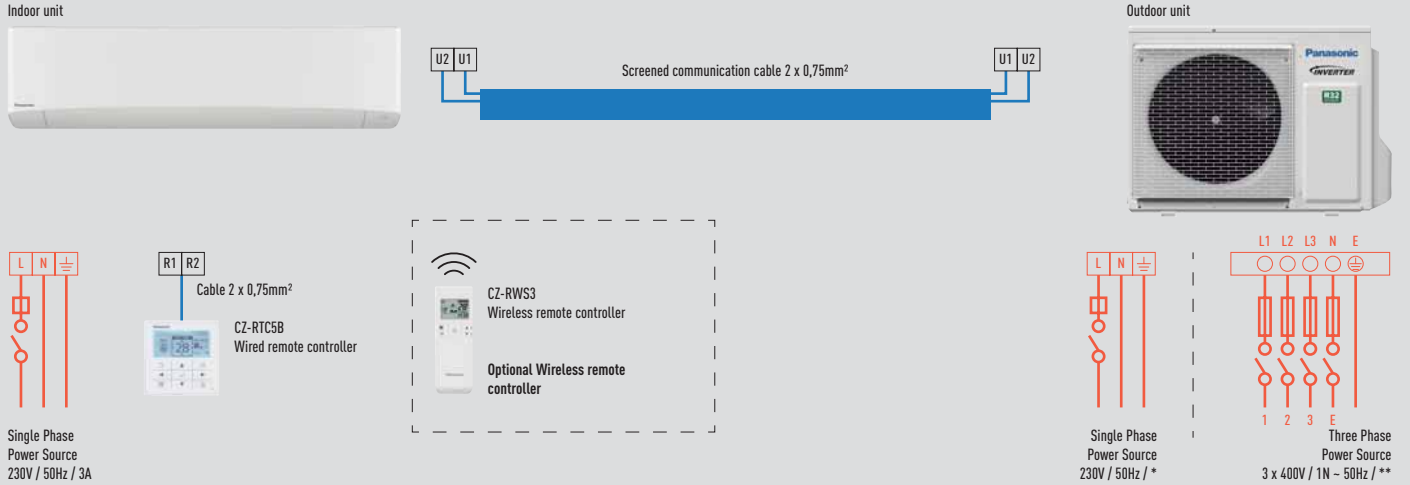

PACi Wall Mounted Kits 1x1

Single Phase

Indoor unit	Power source	R32			R410A		
		Outdoor unit	Power source	Circuit breaker*	Outdoor unit	Power source	Circuit breaker*
S-36PK2E5B	220 / 230 / 240V	U-36PZH2E5	220 / 230 / 240V	16A	U-36PE2E5A	16A	
S-50PK2E5B		U-50PZH2E5		16A	U-50PE2E5A	16A	
S-60PK2E5B		U-60PZH2E5		20A	U-60PE2E5A	20A	
S-71PK2E5B		U-71PZH2E5		20A	U-71PE1E5A	20A	
S-100PK2E5B		U-100PZH2E5		30A	U-100PE1E5A	30A	
S-60PK2E5B		U-60PZ2E5		20A	U-60PEY2E5	20A	
S-71PK2E5B		U-71PZ2E5		20A	U-71PEY2E5	20A	
S-100PK2E5B		U-100PZ2E5		30A	U-100PEY1E5	30A	

Three Phase

Indoor unit	Power source	R32			R410A		
		Outdoor unit	Power source	Circuit breaker**	Outdoor unit	Power source	Circuit breaker**
S-71PK2E5B	220 / 230 / 240V	U-71PZH2E8	380 / 400 / 415V	10A	U-71PE1E8A	10A	
S-100PK2E5B		U-100PZH2E8		10A	U-100PE1E8A	10A	
S-100PK2E5B		U-100PZ2E8		10A	U-100PEY1E8	10A